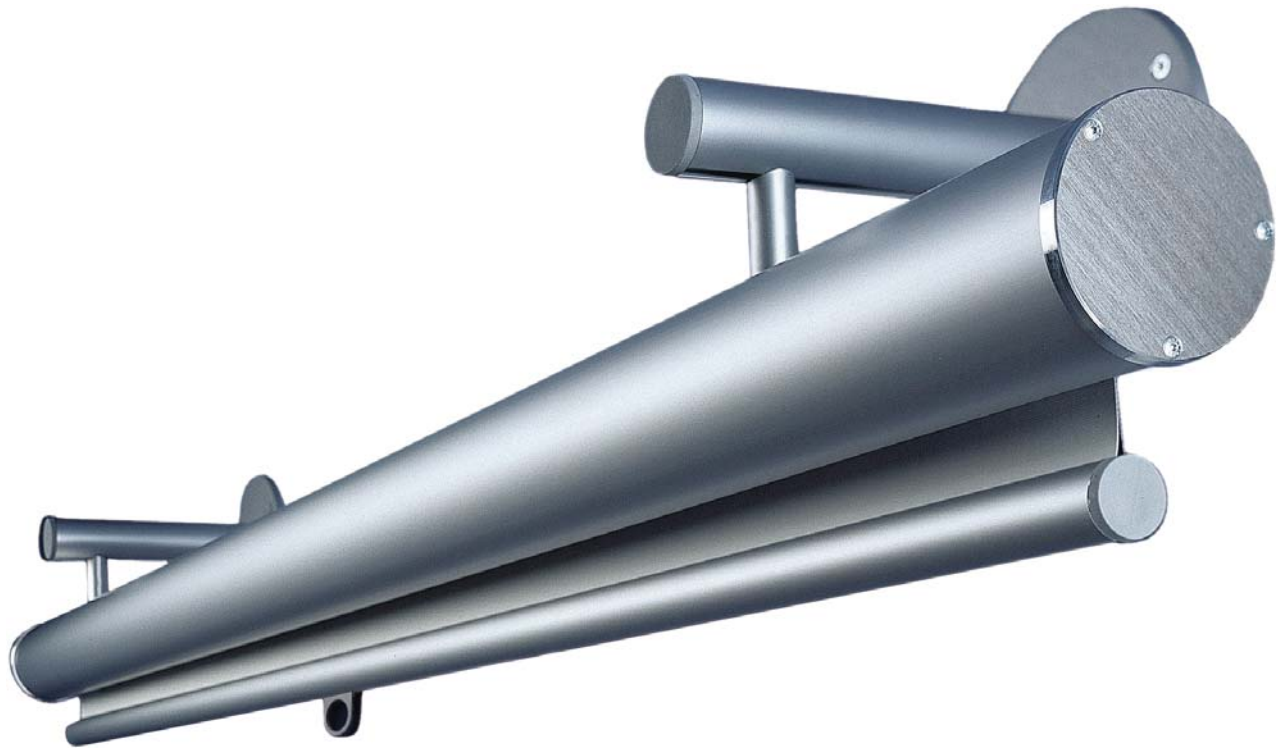

eislys

VIP
Silver Pipe

Design: Friis & Moltke
Denmark

Silver Pipe Manual:

The Silver Pipe is a projection screen incased in a matt anodized aluminum tube that can be wall mounted or ceiling mounted (dry wall ceiling only) and is available as a manual pull down screen in 3 standard sizes:

56" w x 56" h

62" w x 79" h

72" w x 79" h

The screen is an opaque, fire resistant screen suitable for film, video, overhead or slide projection. The screen has a gain figure of approximately 1.0 up to a 50 degree angle.

-available on-
eexpress

Silver Pipe Electric:

The Silver Piper is available as an electrically operated screen and comes with a 3' cable without plug as standard that is located on the left side of the tube. The motor is 230 volt and available with an optional remote control. The screen can be wall mounted or ceiling mounted (as shown-dry wall ceiling only). This screen is available in 5 standard sizes:

78" w x 79" h

84" w x 95" h

96" w x 95" h

117" w x 87" h

117" w x 118" h (with 1 horizontal seam)

Also available in 5 extra-large sizes, the Silver Pipe XL has a screen that is tear-proof with a fiberglass base and a PVC coating. The screen can be wall mounted or ceiling mounted (as shown-dry wall ceiling only). The sizes are as follows: